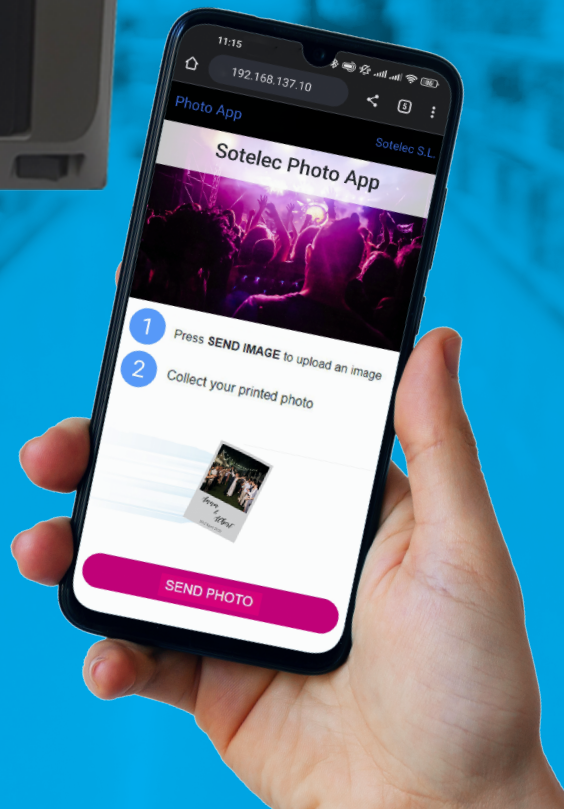

No app Necessary

I  Events

IEvents

Photographic printing
simple and fast
dedicated to events

 Sotelec

CITIZEN

CITIZEN SYSTEMS EUROPE GMBH

Photo Solutions
Partner

The perfect system for Events

Sotelec IEvents SEV300 offers you everything you were missing so far for a successful event with a quick and easy set-up.

Ordering by smartphone

Easy to transport

Ordering from WIFI camera

Easy to set up

100% customisable event

External battery

What is IEvents SEV300?

SEV300 is an advanced solution to bring photo printing service to any event. The system is based on a compact server connected to a printer, to which customers connect to send photos from a web-app. It's that simple!

The IEvents system will receive and print images sent from the smartphones of the event attendees.

Connect a screen so that event attendees can view your numbered images and order as many copies as they wish.